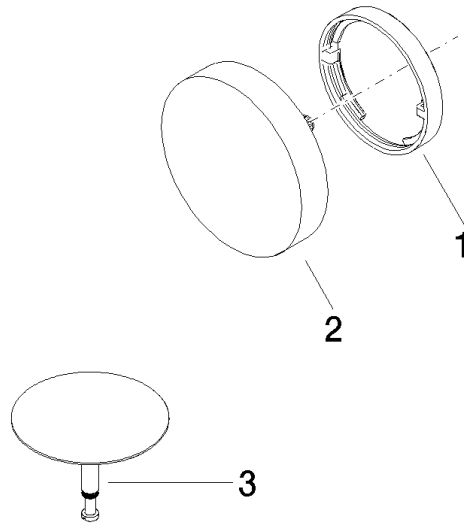

Required miscellaneous

Vacuum breaker -
•3/4" connection

35 150 970 90

Required miscellaneous

Vacuum breaker - Brushed Dark Platinum

36 150 970-99

Required miscellaneous

Bath spout with pop-up waste and overflow -
•bowden cable length 725 mm

35 248 970 90

36 247 970

36 247 970

Spare parts list

No.	Item Number	Name	Quantity used	Delivery time
1	09 11 01 124-99	cover	1	30
2	90 20 97 061 00-99	handle	1	30
3	04 31 20 031 48-99	plug	1	30